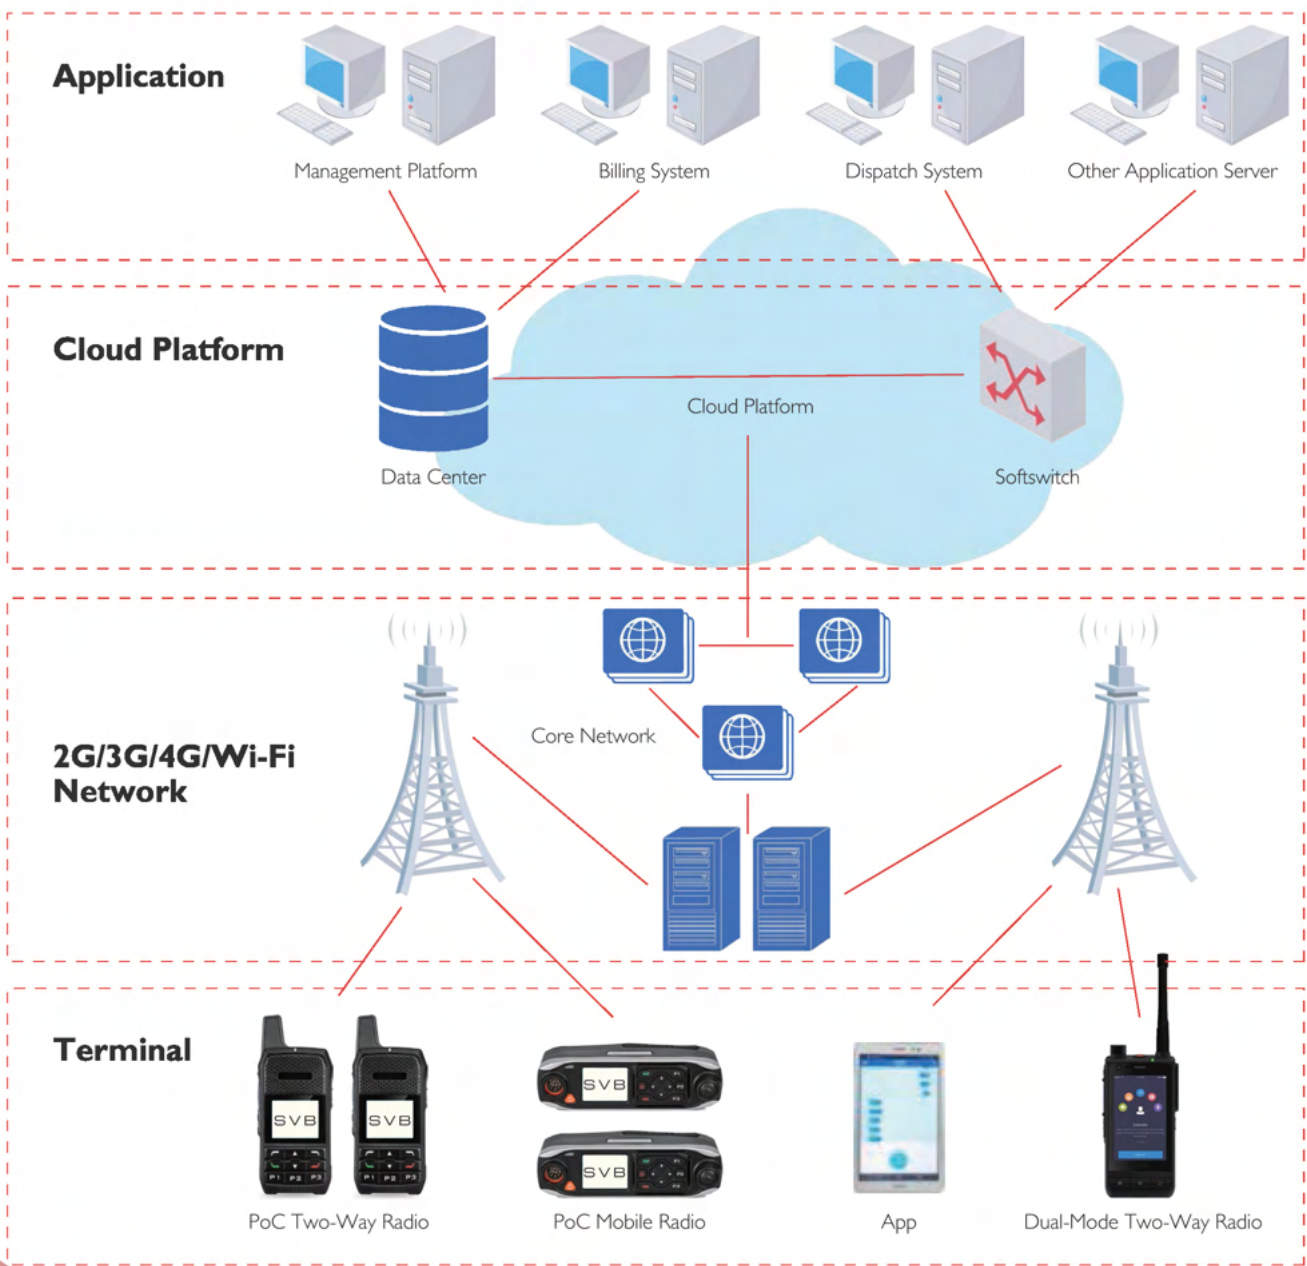

Smart Patrol

Built-in Bluetooth, GPS and NFC modules bring more possibilities of extended applications, e.g. working with Kirisun patrol system.

Cloud-SIM for More Flexible and Stable Networks

Automatic network selection, eliminating APN settings and minimal network instability. The first PoC two-way radio in the industry to operate without a SIM card. A SIM card is supported as well.

Kirisun UniPTT PoC Solution

Achieve PTT and dispatch services through one-stop PoC solution including PoC two-way radios, Apps, PoC dispatcher and PoC management platform.

Functions

Voice Dispatch:

Individual call, group call, all call, emergency call, call priority and voice recording.

Group-based Functions:

Temporary group, quick group, group monitoring and group switching.

Map-based Dispatch:

Positioning monitoring, track playback, geo-fencing, area selection and alarm indication.

Patrol:

Accessories

Application

System Solutions

Converged voice communication system :

PTT service with private two-way radios (e.g. DMR, PDT, analog, conventional and trunking radios) via audio gateway.

Wi-Fi RoIP system :